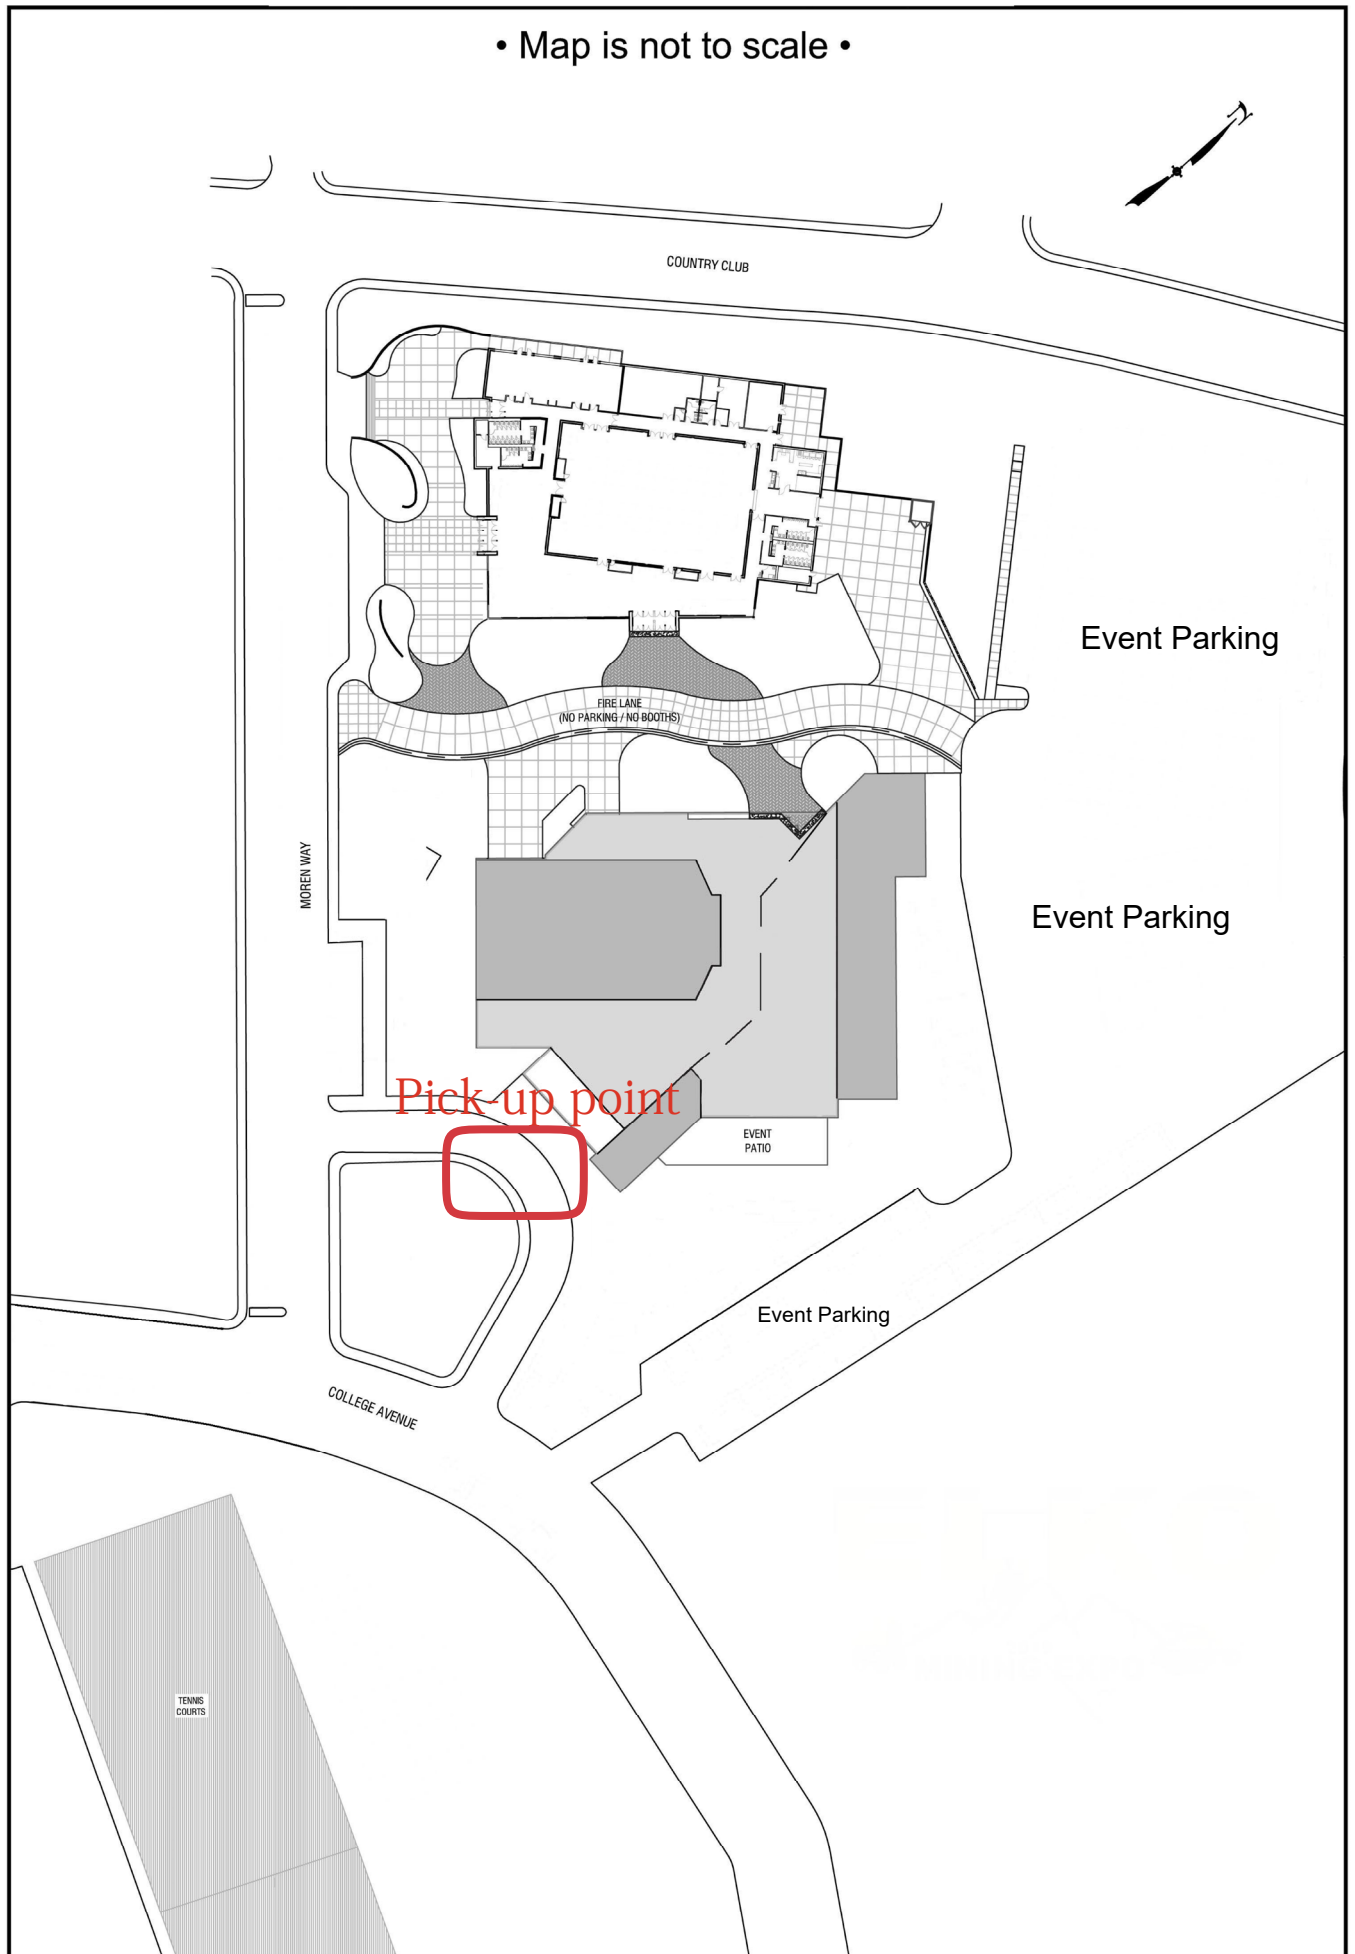

Facility Grounds

• Map is not to scale •

Event Parking

Event Parking

Event Parking

Pick-up point

COUNTRY CLUB

FIRE LANE
(NO PARKING / NO BOOTHS)

MOREN WAY

EVENT PATIO

COLLEGE AVENUE

TENNIS COURTS